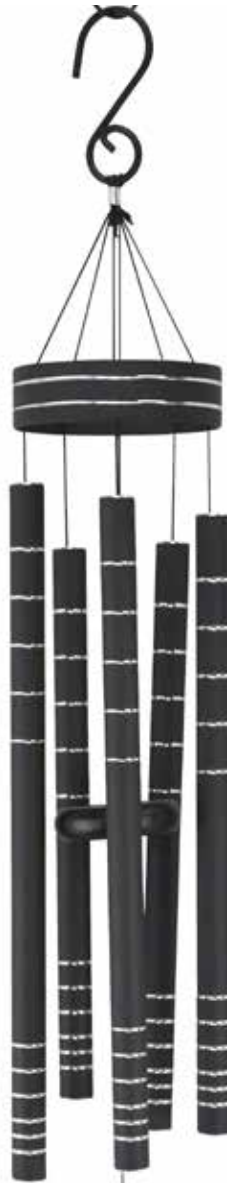

8 09048 10503 2

Tune Wind Chimes

ALUMINUM • IRON • MDF

5.12" X 5.12" X 40"
Tune Chime - Gray
10214-2-0042

5.12" X 5.12" X 40"
Tune Chime - Black
10215-2-0042

 = GLOW IN THE DARK, SOLAR, or LIGHTS UP

Whitewashed Wood Tune Wind Chimes