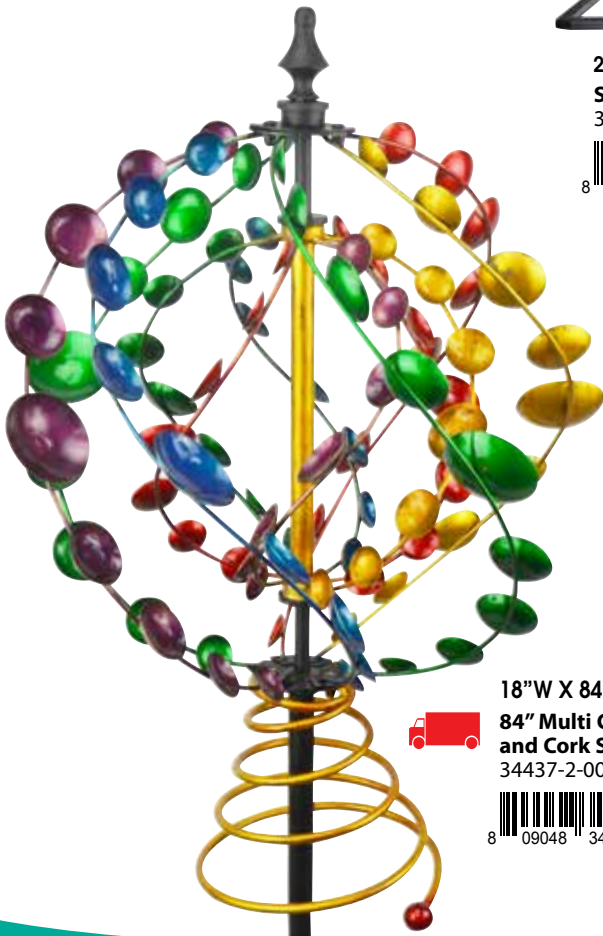

 **18" W X 84" H**
84" Multi Cup Sphere and Cork Screw
 34437-2-00511

 **22" W X 78" H**
Sphere Spinner Stake - blue/pink/yellow
 34711-2-0577

Colorful Wind Spinner Stakes

STEEL • 4-PRONG STAKE BASE • OVERSIZED FREIGHT