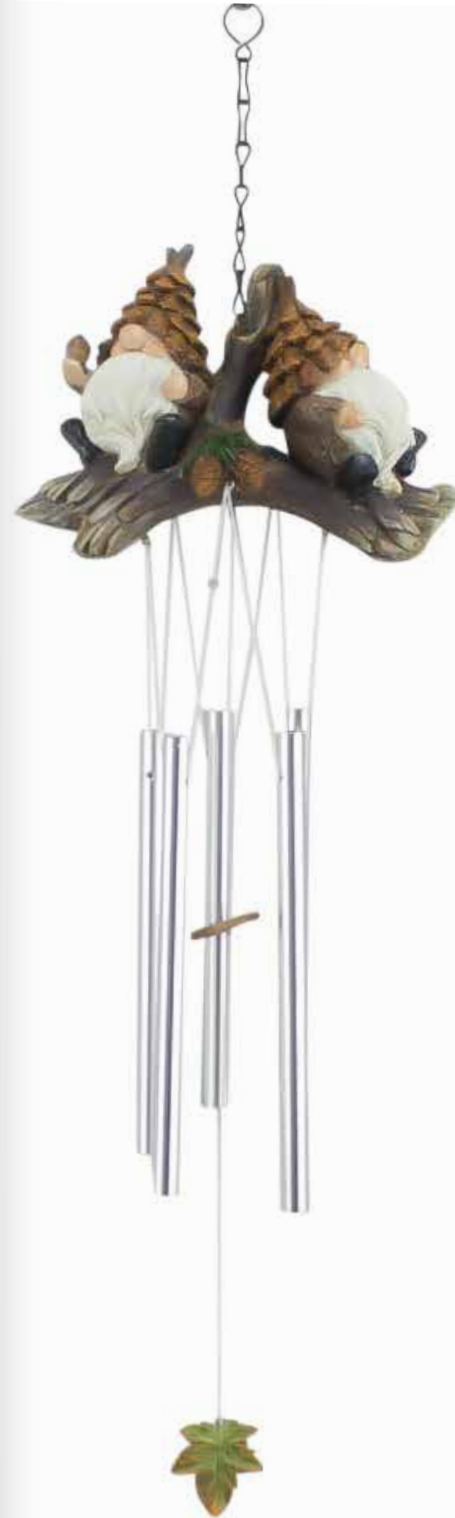

13604-2-0002

4.72" X 3.54" X 28.35"

Gnome w/ Bird Chime

13605-2-0091

7.48" X 3.54" X 25.59"

Gnomes on a Branch Chime

13601-2-0091

8 09048 13601 2