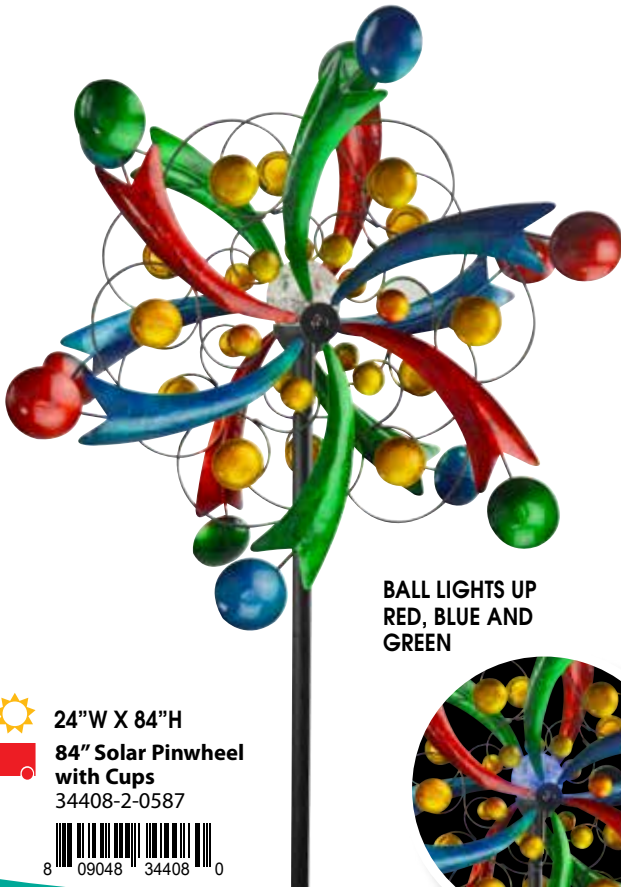

= GLOW IN THE DARK, SOLAR, or LIGHTS UP

BALL LIGHTS UP

 **39" W X 75" H**
 **Solar Double Circles Spinner Stake**
 34713-2-0598
 8 09048 34713 5

 **24" W X 75" H**
Multi Color Swirls and Circles Spinner Stake
 34714-2-0529
 8 09048 34714 2