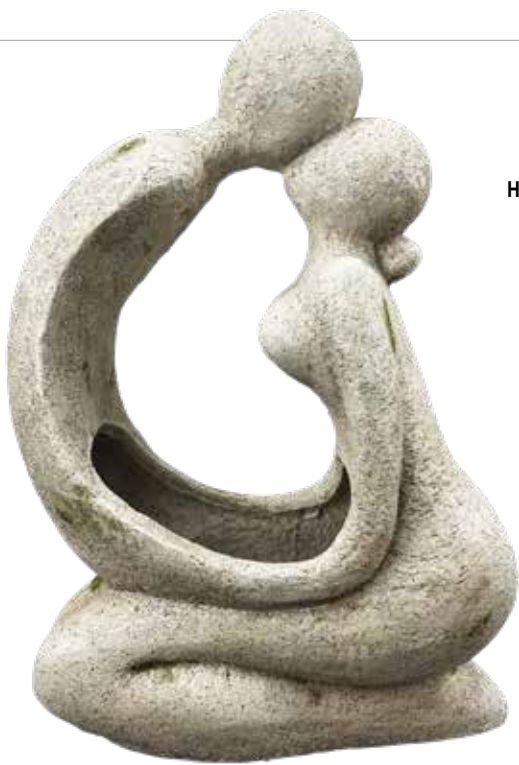

Stone Gnome Planters

MGO • INDOOR/OUTDOOR USE • DRAINAGE HOLE

HOLDS 10" LONG, 6" WIDE,
6" DEEP FLOWER POT

7.48" X 14.57" X 20.08"

**Kissing Couple
Planter**

21118-2-0584