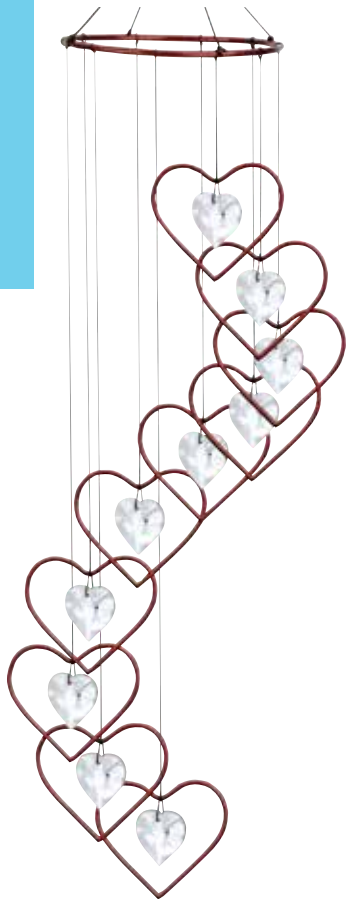

Spiral Tunes™

COPPER/CHROME/STEEL/IRIDESCENT PLATED • CRYSTAL OR GLASS MARBLE ACCENTS
• SWIVEL HOOK FOR EASY SPINNING

6" X 6" X 36"
**Red Heart Ring
w/ Heart Crystals**
11026-2-0571

8 09048 11026 5