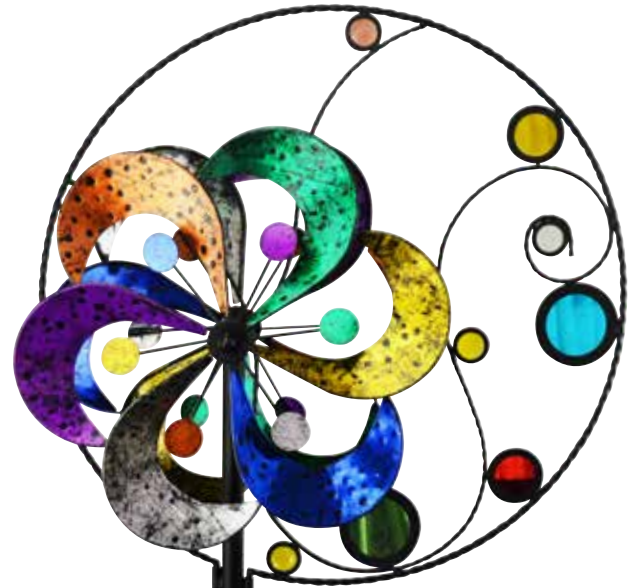

24"W X 84"H

**84" Circle/Flower
and Mirrors**

34407-2-0056

8 09048 34407 3