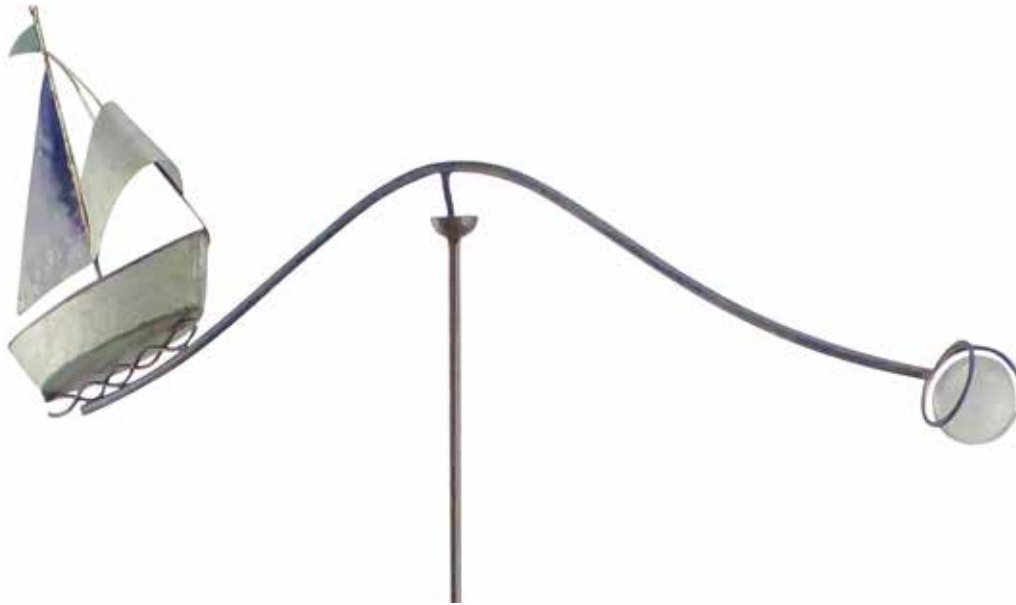

29.5" X 6.5" X 55.5"

Rainy Day Crow
34227-2-0542

29" W X 51.25" T

Mother Bird and Nest
34229-2-0052

 = GLOW IN THE DARK, SOLAR, or LIGHTS UP

Sailboat Balancer

11.5" X 3.25" X 31.75" • GALVANIZED METAL • H-STAKE BASE