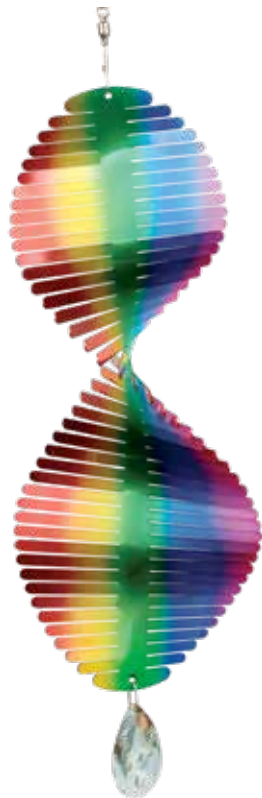

Rainbow Spinner

15" L • CRYSTAL ACCENT • SWIVEL S-HOOK FOR EASY HANGING & SMOOTH SPINNING