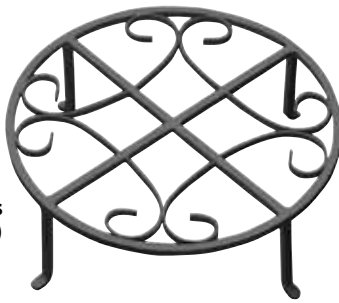

⚠️ **WARNING: THIS PRODUCT CAN EXPOSE YOU TO CHEMICALS INCLUDING LEAD WHICH IS (ARE) KNOWN TO THE STATE OF CALIFORNIA TO CAUSE CANCER, BIRTH DEFECTS, OR OTHER REPRODUCTIVE HARM. FOR MORE INFORMATION, GO TO WWW.P65WARNINGS.CA.GOV**