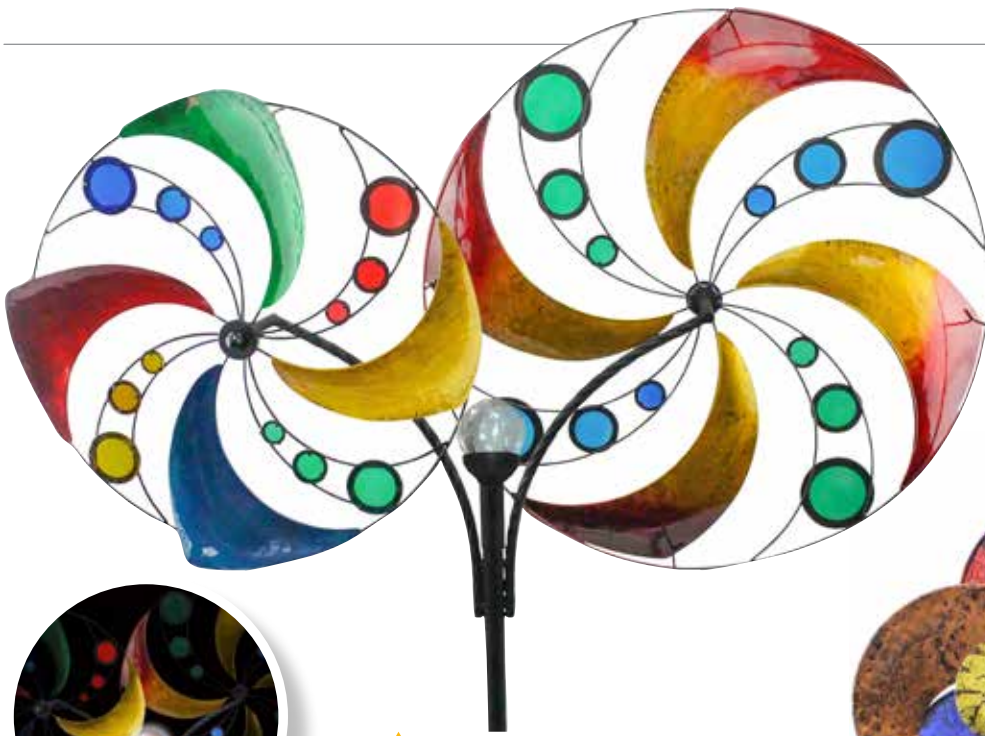

BALL LIGHTS UP

39" W X 75" H
Solar Double Circles Spinner Stake
34713-2-0598
8 09048 34713 5