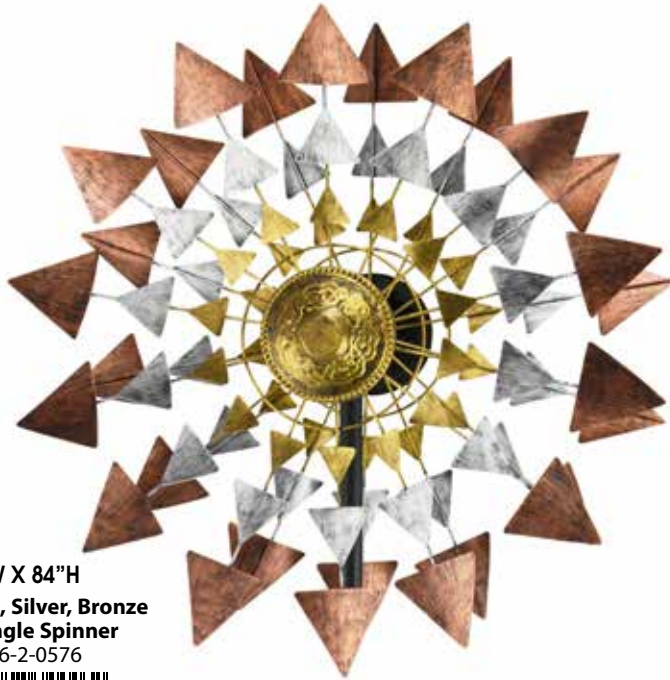

LIGHTS UP YELLOW WITH WIND POWER!

☀️ 23"W X 84"H

🚚 Pink and Blue Flower Power Spinner
34476-2-0058

☀️ = GLOW IN THE DARK, SOLAR, or LIGHTS UP

🚚 = OVERSIZED FREIGHT

Wind Art Spinner Stakes

STEEL • 4-PRONG STAKE BASE • OVERSIZED FREIGHT