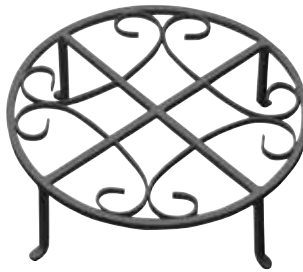

⚠️ **WARNING: THIS PRODUCT CAN EXPOSE YOU TO CHEMICALS INCLUDING LEAD WHICH IS (ARE) KNOWN TO THE STATE OF CALIFORNIA TO CAUSE CANCER, BIRTH DEFECTS, OR OTHER REPRODUCTIVE HARM. FOR MORE INFORMATION, GO TO WWW.P65WARNINGS.CA.GOV**