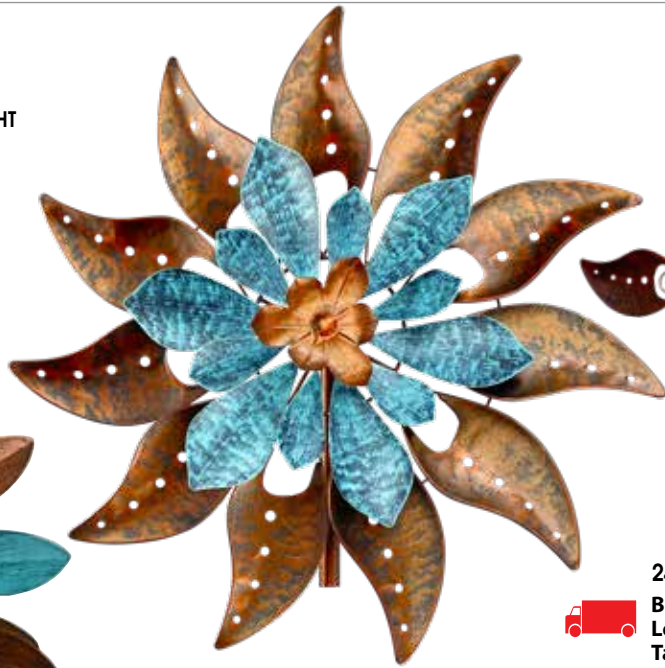

SIDE VIEW

24"W X 84"H

Blue & Bronze Leaves w/ Windmill Tail Spinner Stake
34392-2-0007

8 09048 34392 2