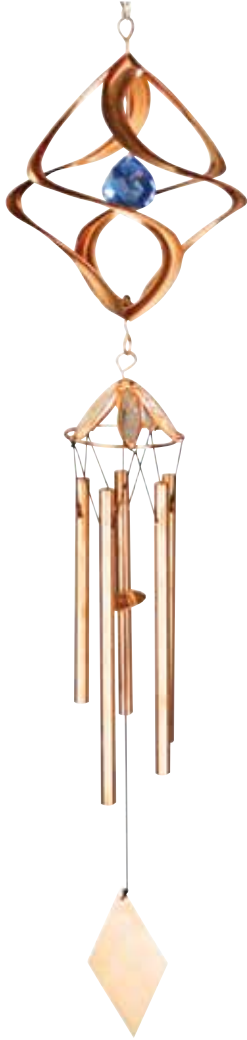

$1,103.00 YOUR PRICE:
VALUE **$ 1,023.00**

Best Sellers Chimes Assortment

10000-A-003201

- Includes 79 pieces
- FreeDisplay (09910) if requested

SEE THIS AND MORE ASSORTMENTS
ON PAGES 224-229

Cosmix™
Wind Chimes

HANDCRAFTED COPPER PLATED METAL

- CRYSTAL OR GLASS ACCENTS
- ANODIZED ALUMINUM TUBES

15-PC ASSORTMENT
10130-15-05412

25" L

Purple
10101-3-0531

Blue
10103-3-0531

Iridescent Chime
10109-3-0571

Hummingbird
10131-3-0531

Butterfly
10132-3-0531

WARNING: THIS PRODUCT CAN EXPOSE YOU TO CHEMICALS INCLUDING LEAD WHICH IS (ARE) KNOWN TO THE STATE OF CALIFORNIA TO CAUSE CANCER, BIRTH DEFECTS, OR OTHER REPRODUCTIVE HARM. FOR MORE INFORMATION, GO TO WWW.P65WARNINGS.CA.GOV

= GLOW IN THE DARK, SOLAR, or LIGHTS UP

Patent# D487, 034 S, Patent# D497, 833 S, Patent# D505, 639 S