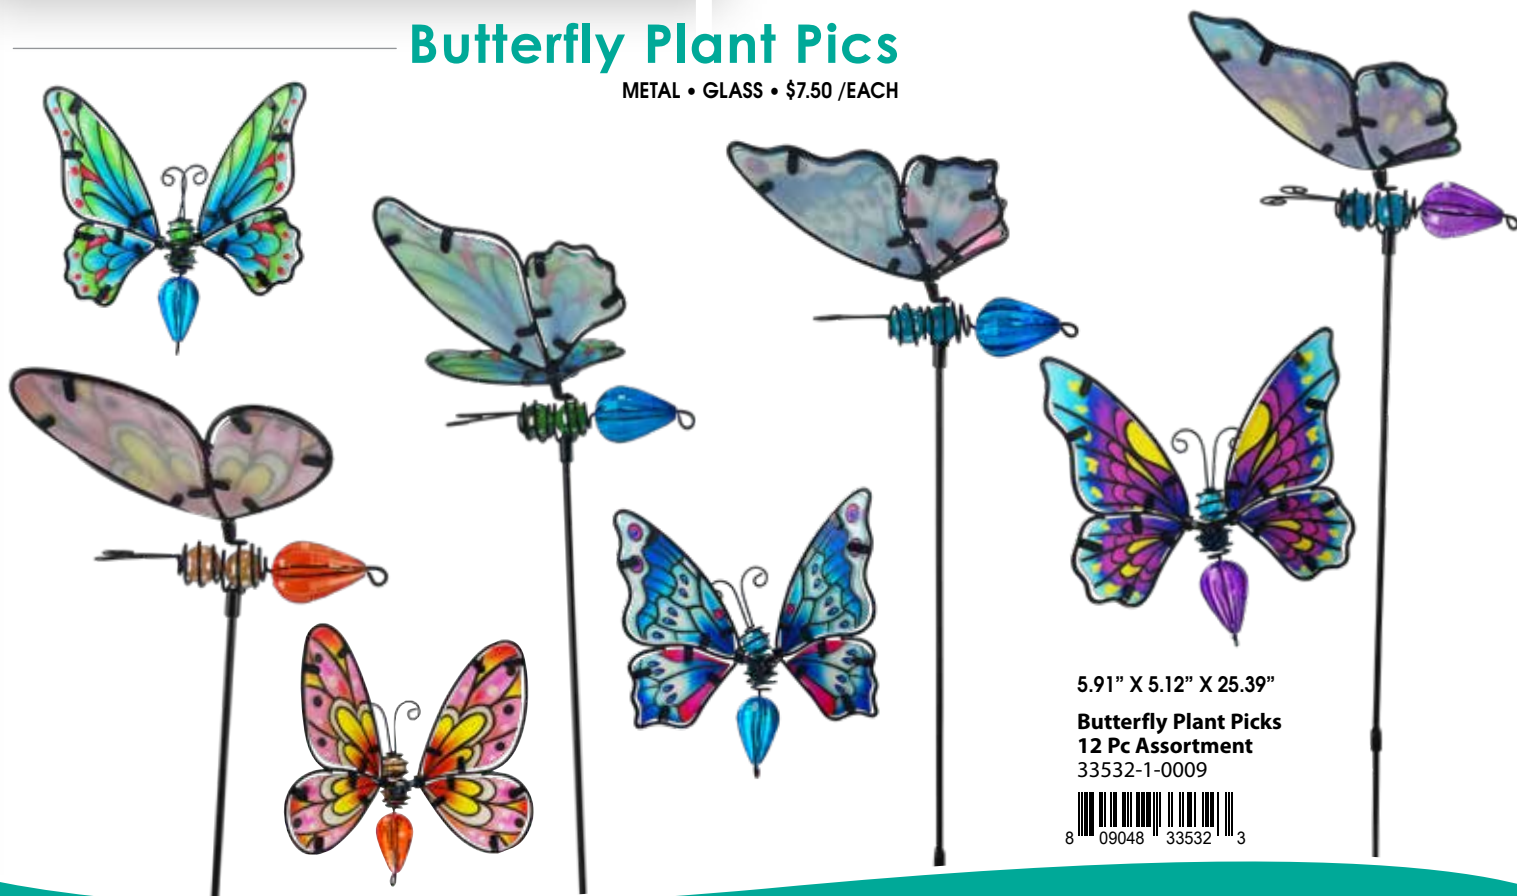

Butterfly Plant Pics

METAL • GLASS • $7.50 /EACH

5.91" X 5.12" X 25.39"

Butterfly Plant Picks
12 Pc Assortment
33532-1-0009