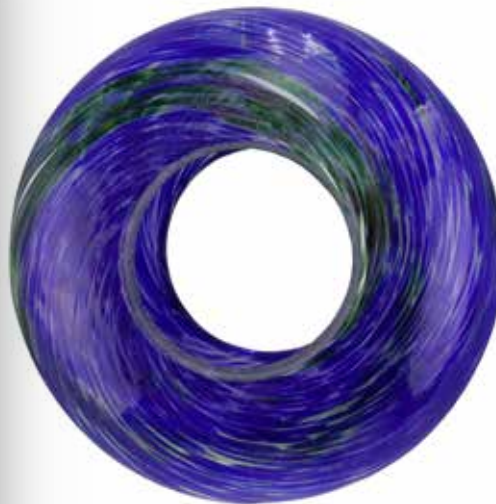

6-PC ASSORTMENT

45120-6-00541

8 09048 45120 7

9" X 5.54" X 9"

Hanging Round Glass Bird Feeder - green/yellow/red spots

45121-2-0052

8 09048 45121 4

9" X 5.54" X 9"