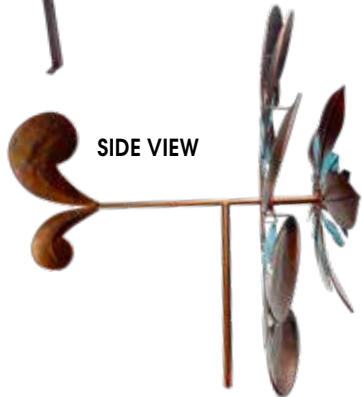

Colorful Circle Blades Windmill - Set of 3
34308-1-00001

8 09048 34308 3

SM: 15" X 11.75" X 52.75"

MD: 15.25" X 11.75" X 60.75"

LG: 20.25" X 15.75" X 69.25"

= GLOW IN THE DARK, SOLAR, or LIGHTS UP

Blue & Bronze Windmill

METAL • POWDER COATED • EASY ASSEMBLY • OVERSIZED FREIGHT

SIDE VIEW

24" W X 18.5" X 84" H

Blue & Bronze Swirl Flower Windmill

34309-2-05221

Rustic Windmills

METAL • POWDER COATED • EASY ASSEMBLY • OVERSIZED FREIGHT