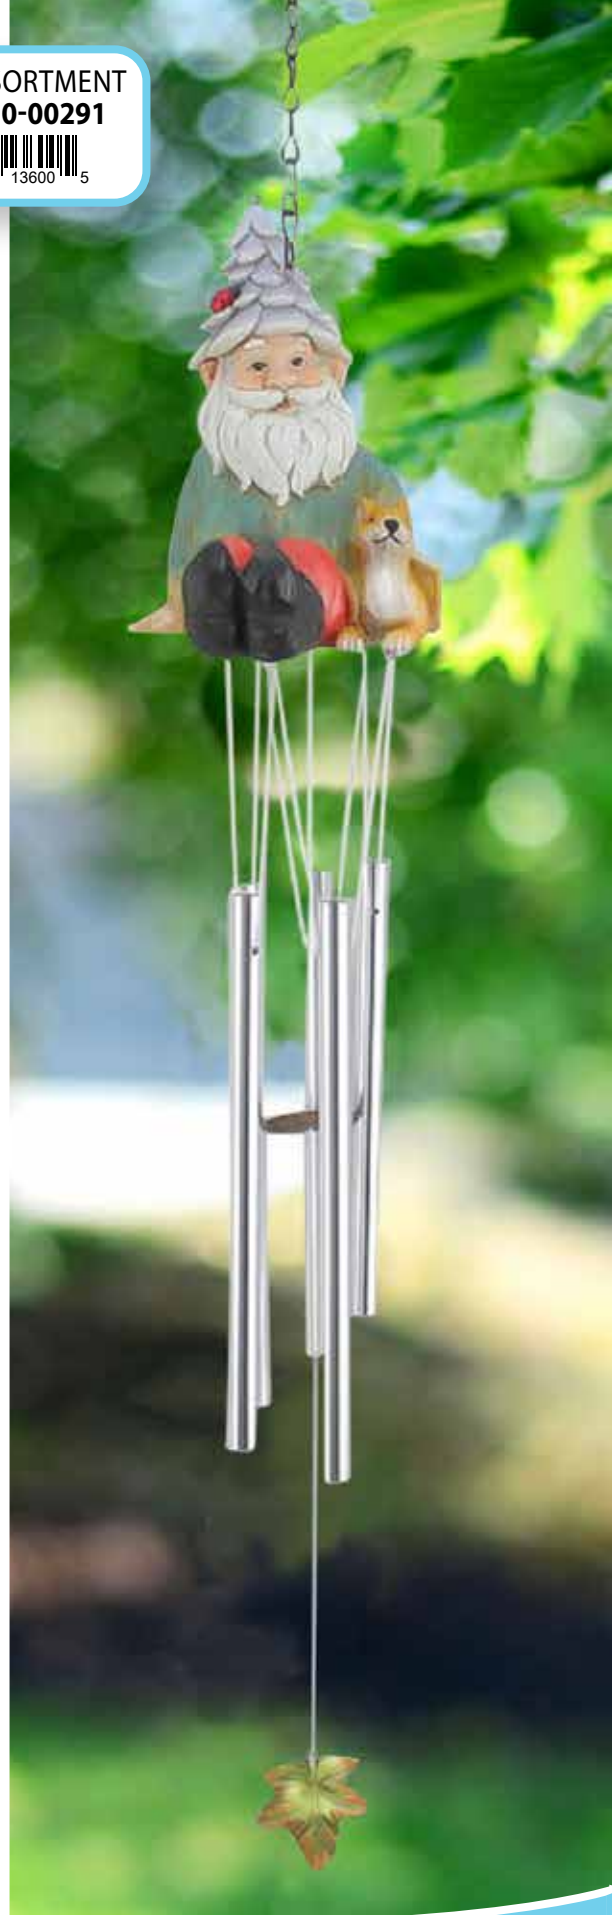

Garden Gnome Wind Chimes

METAL • RESIN

10-PC ASSORTMENT
13600-10-00291

4.53" X 3.74" X 23.62"

Gnome w/ Squirrel Chime

13603-2-0091

4.72" X 4.53" X 26.77"

Gnome w/ Rabbit Chime

13604-2-0002

4.72" X 3.54" X 28.35"

Gnome w/ Bird Chime

13605-2-0091