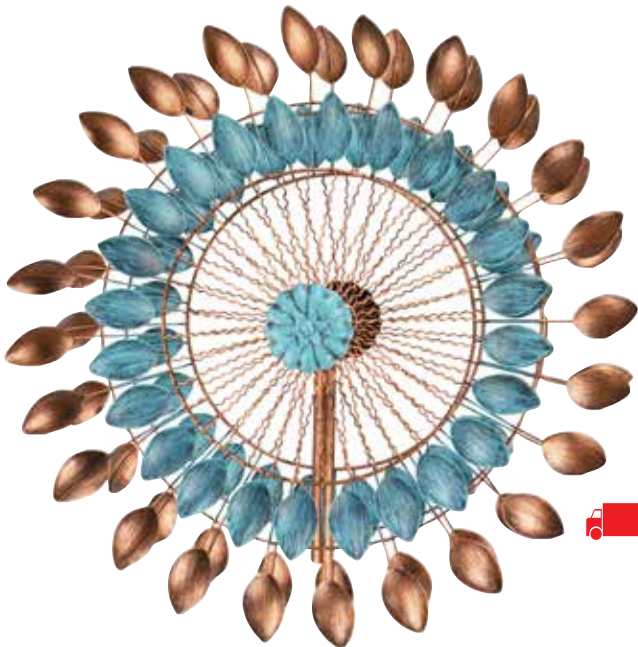

8 09048 34392 2

ALL LARGE SPINNERS HAVE A 4-PRONG STAKE BASE

24"W X 84"H

Blue & Bronze Cut Out Leaves Spinner Stake
34393-2-0037

8 09048 34393 9

24"W X 84"H

Blue and Bronze Double Leaf Spinner
34449-2-0527

8 09048 34449 3