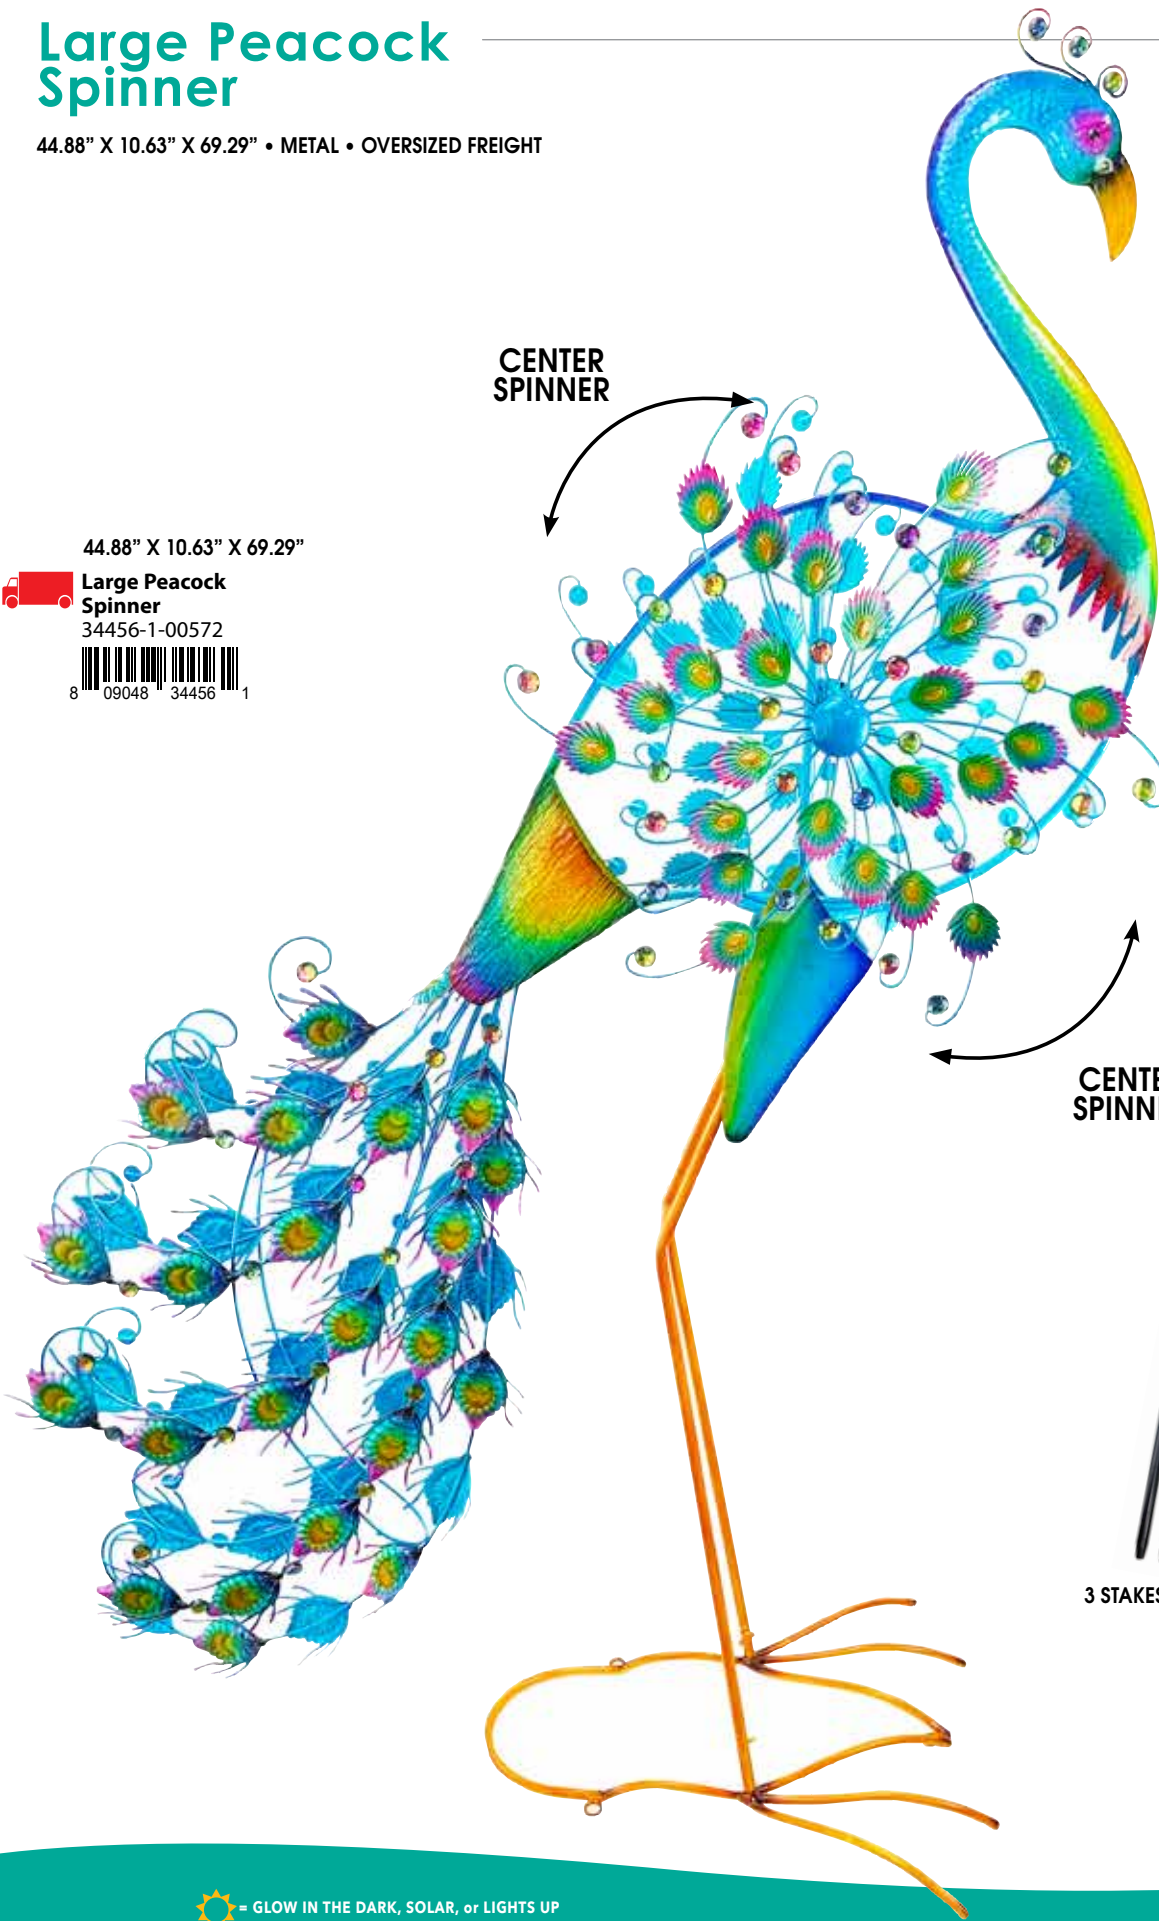

Large Peacock Spinner

44.88" X 10.63" X 69.29" • METAL • OVERSIZED FREIGHT

5.77 FEET!!

44.88" X 10.63" X 69.29"

Large Peacock Spinner

34456-1-00572

CENTER SPINNER

CENTER SPINNER

3 STAKES INCLUDED

= GLOW IN THE DARK, SOLAR, or LIGHTS UP

= OVERSIZED FREIGHT