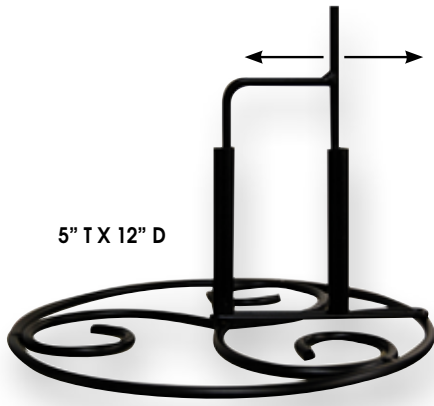

5" T X 12" D

- Displays garden flags & yard art outside of the garden on decks, patios & more.
- Powder Coated Metal
- Adjusts to fit most H-stakes

Adjustable Deck Base
39008-3-0501

8 09048 39008 7