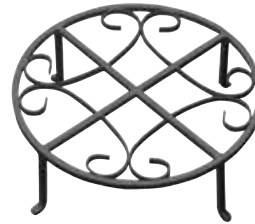

⚠️ **WARNING: THIS PRODUCT CAN EXPOSE YOU TO CHEMICALS INCLUDING LEAD WHICH IS (ARE) KNOWN TO THE STATE OF CALIFORNIA TO CAUSE CANCER, BIRTH DEFECTS, OR OTHER REPRODUCTIVE HARM. FOR MORE INFORMATION, GO TO WWW.P65WARNINGS.CA.GOV**