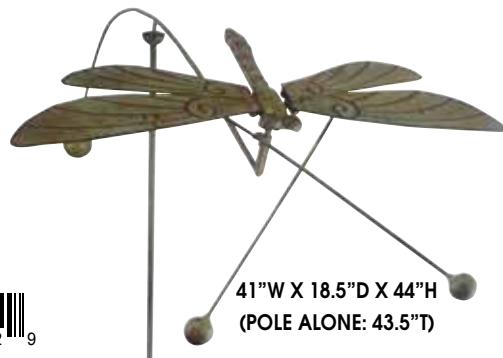

WIND ART BALANCERS

WINGS MOVE
UP & DOWN

44" W X 17"D X 44"H
(POLE ALONE: 43.5"T)

Jeweled Butterfly
34321-2-0082

8 09048 34321 2

41"W X 18.5"D X 44"H
(POLE ALONE: 43.5"T)

Dragonfly
34322-2-0572

8 09048 34322 9