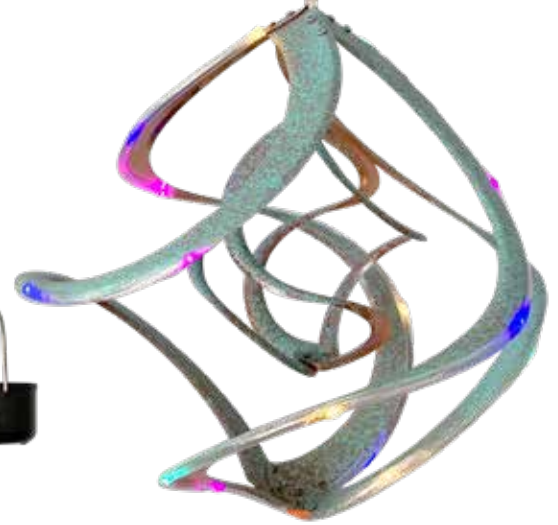

8 09048 32265 1

Patent# D487, 034 S, Patent# D497, 833 S, Patent# D505, 639 S

= GLOW IN THE DARK, SOLAR, or LIGHTS UP

Order Toll Free 1.877.985.0405 • Fax 1.513.774.1601

Visit our website or call to receive a complete catalog to see all styles of fashion and garden giftware RCS offers.

= OVERSIZED FREIGHT