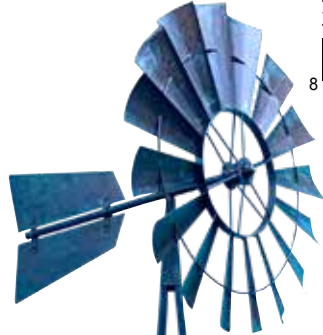

4 STAKES INCLUDED