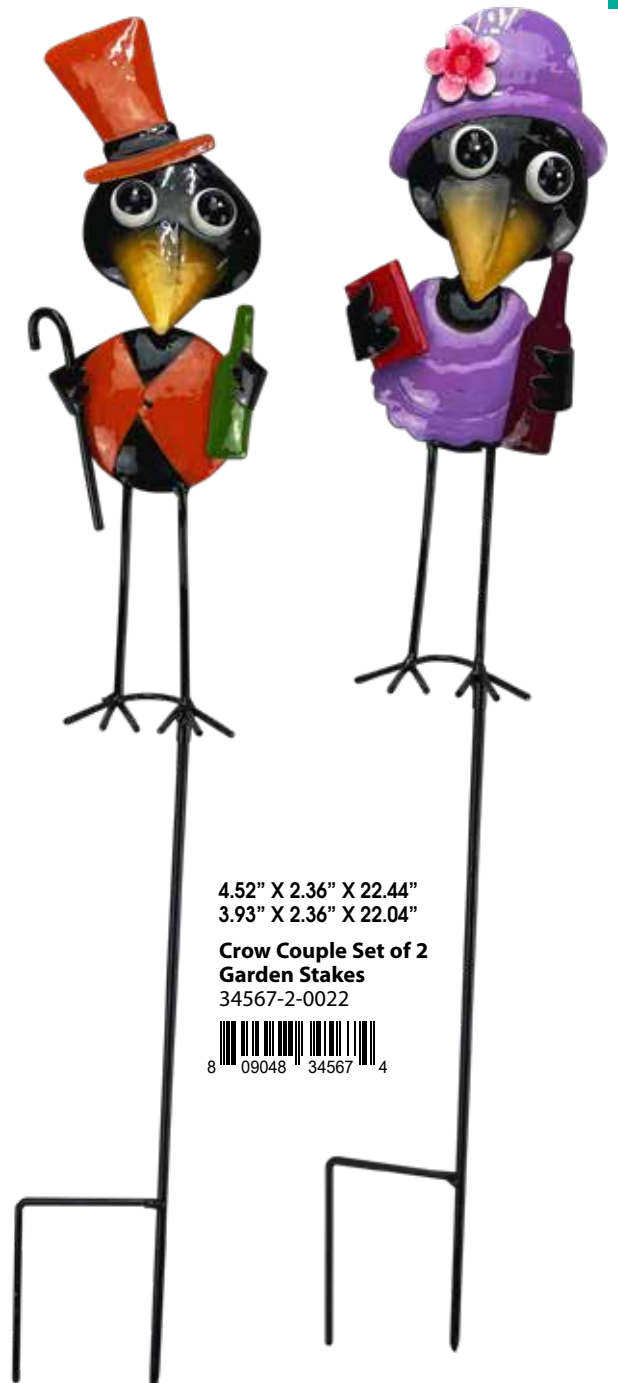

4.52" X 2.36" X 22.44"
3.93" X 2.36" X 22.04"

**Crow Couple Set of 2
Garden Stakes**
34567-2-0022