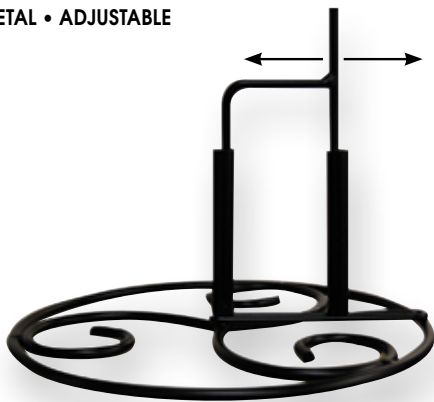

HOLDS UP TO 132 LBS

11.81"DIA X 2.95"H

Plant Stand w/
Wheels - silver
20158-3-0521

HOLDS UP TO 132 LBS

11.81"DIA X 2.95"H

Plant Stand w/
Wheels - black
20159-3-0521

Plant Stands

100% IRON • POWDER COATED • INCLUDES RUBBER FEET

Deck Base

METAL • ADJUSTABLE

- DISPLAYS BIRD FEEDERS & YARD ART OUTSIDE OF THE GARDEN ON DECKS, PATIOS & MORE.
- POWDER COATED METAL
- ADJUSTS TO FIT MOST H-STAKES

⚠️ **5" T X 12" D**
Adjustable Deck Base
39008-3-0501