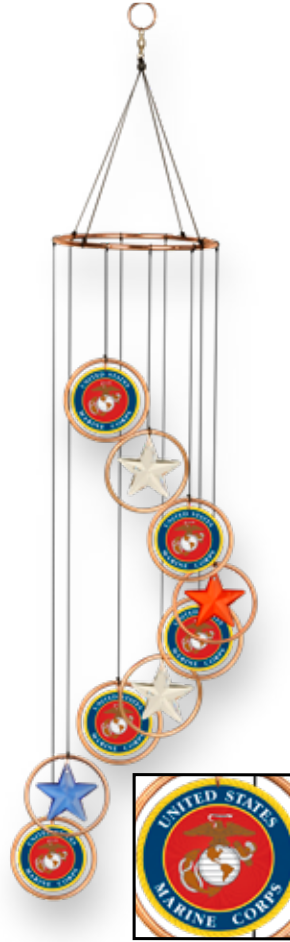

Marines Spiral Chime
15183-3-0541