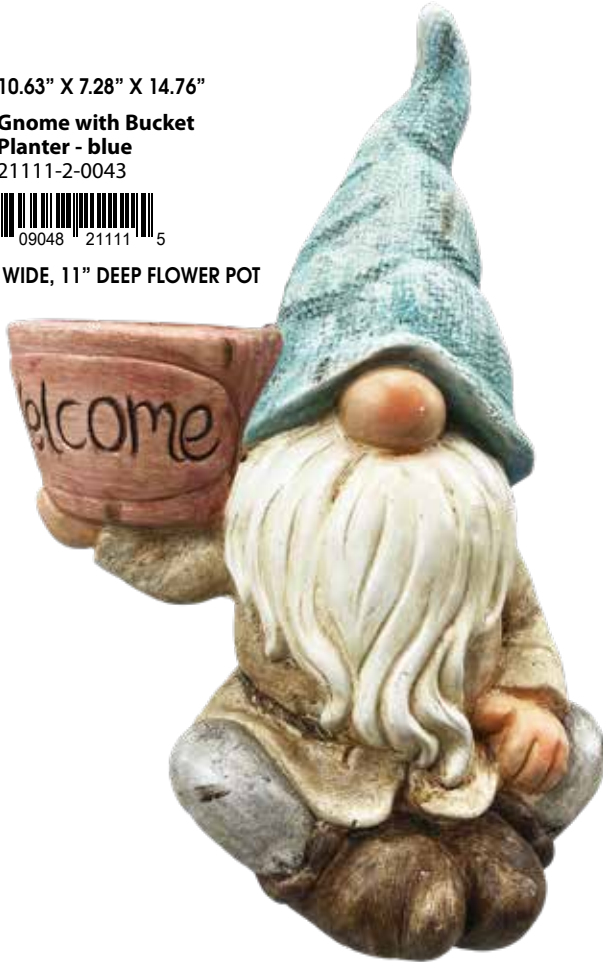

Gnome Planters

MGO • DRAINAGE HOLES • STONE • SCULPTED IN DETAIL
• HAND PAINTED

10.63" X 7.28" X 14.76"

**Gnome with Bucket
Planter - blue**
21111-2-0043

8 09048 21111 5

HOLDS 4.5" WIDE, 11" DEEP FLOWER POT