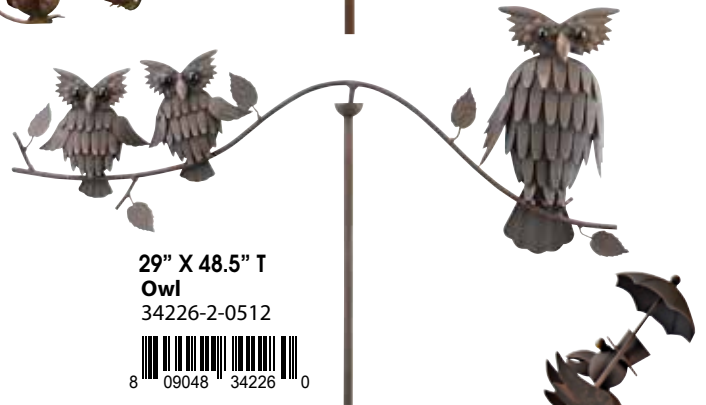

Balancing Buddies™

METAL • POWDER COATED

31.5" X 60.5"

 **Bird**
34220-2-0052

25" X 5.75" X 62.75"

 **Frog**
34219-2-0572

29" X 48.5" T

Owl
34226-2-0512