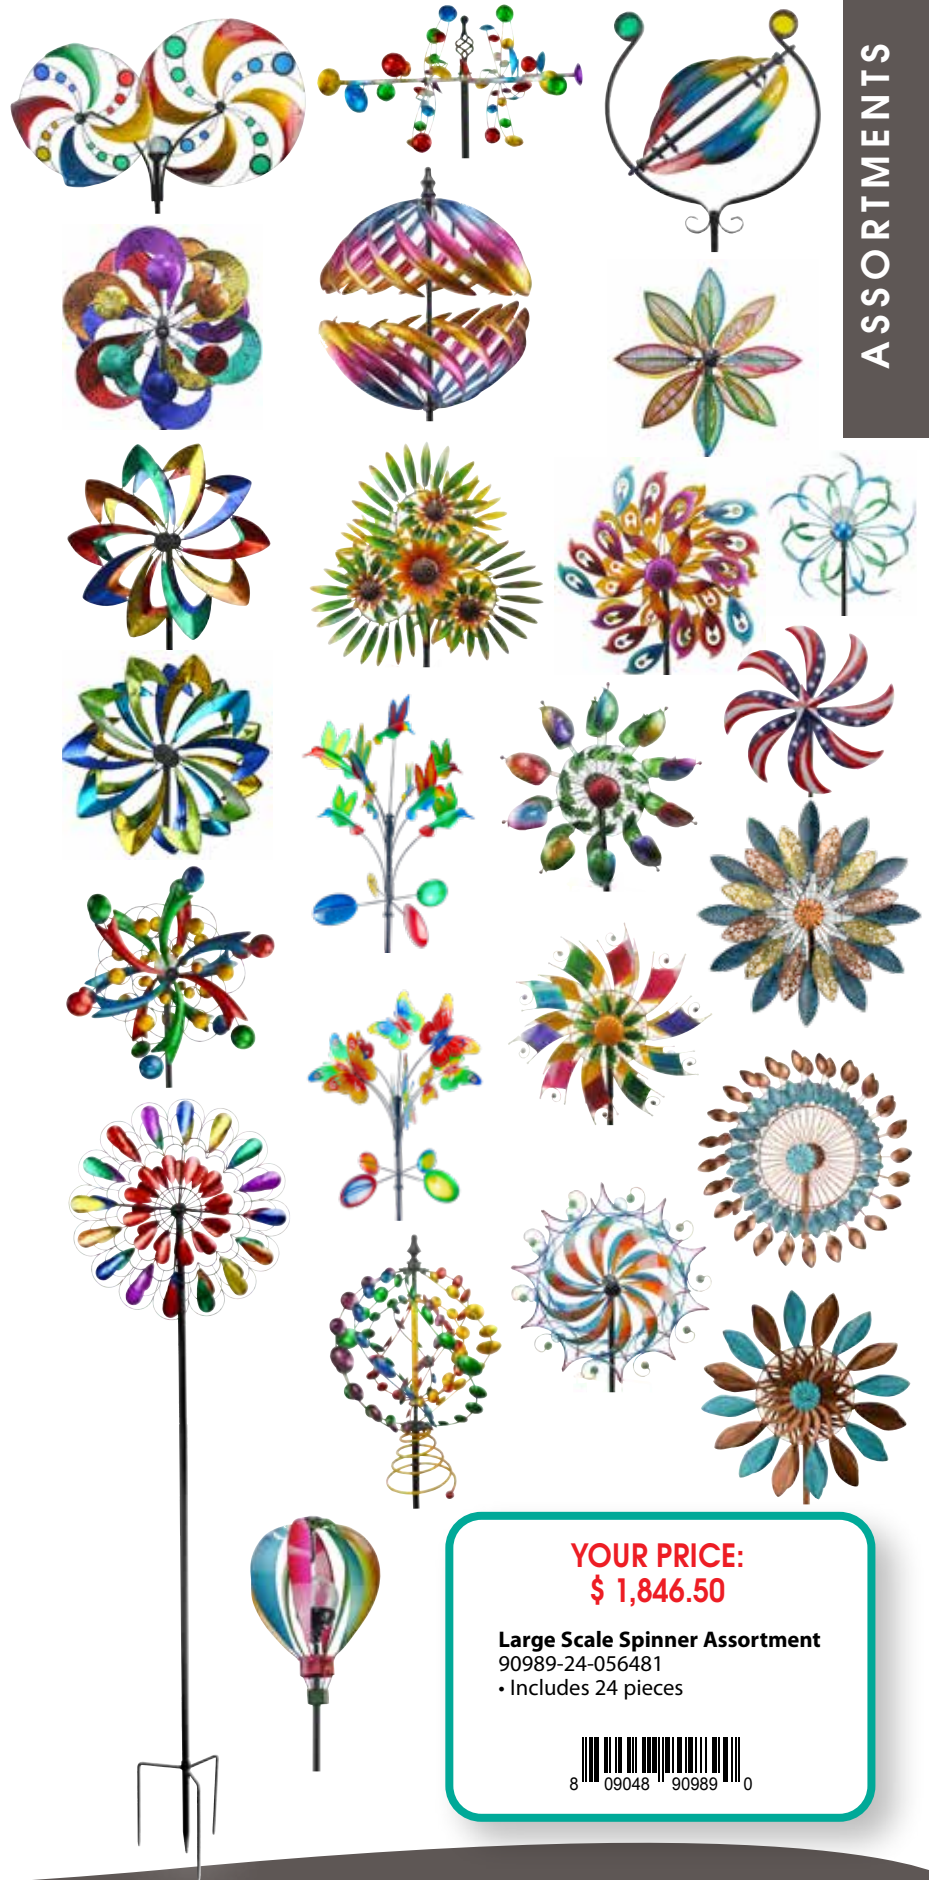

YOUR PRICE:
$ 1,846.50

Large Scale Spinner Assortment
90989-24-056481
• Includes 24 pieces

8 09048 90989 0