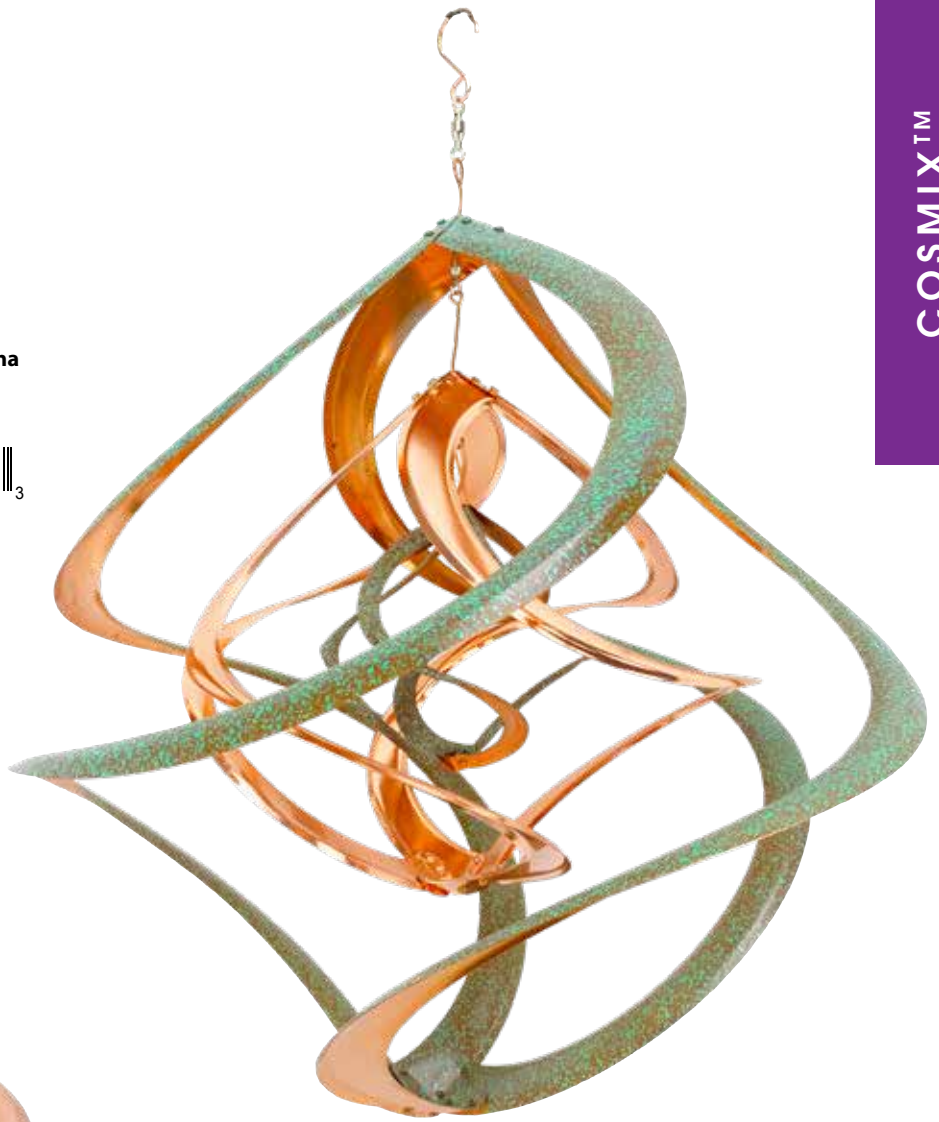

Patent# D487, 034 S, Patent# D497, 833 S, Patent# D505, 639 S

= GLOW IN THE DARK, SOLAR, or LIGHTS UP

Order Toll Free 1.877.985.0405 • Fax 1.513.774.1601

= OVERSIZED FREIGHT

Visit our website or call to receive a complete catalog to see all styles of fashion and garden giftware RCS offers.