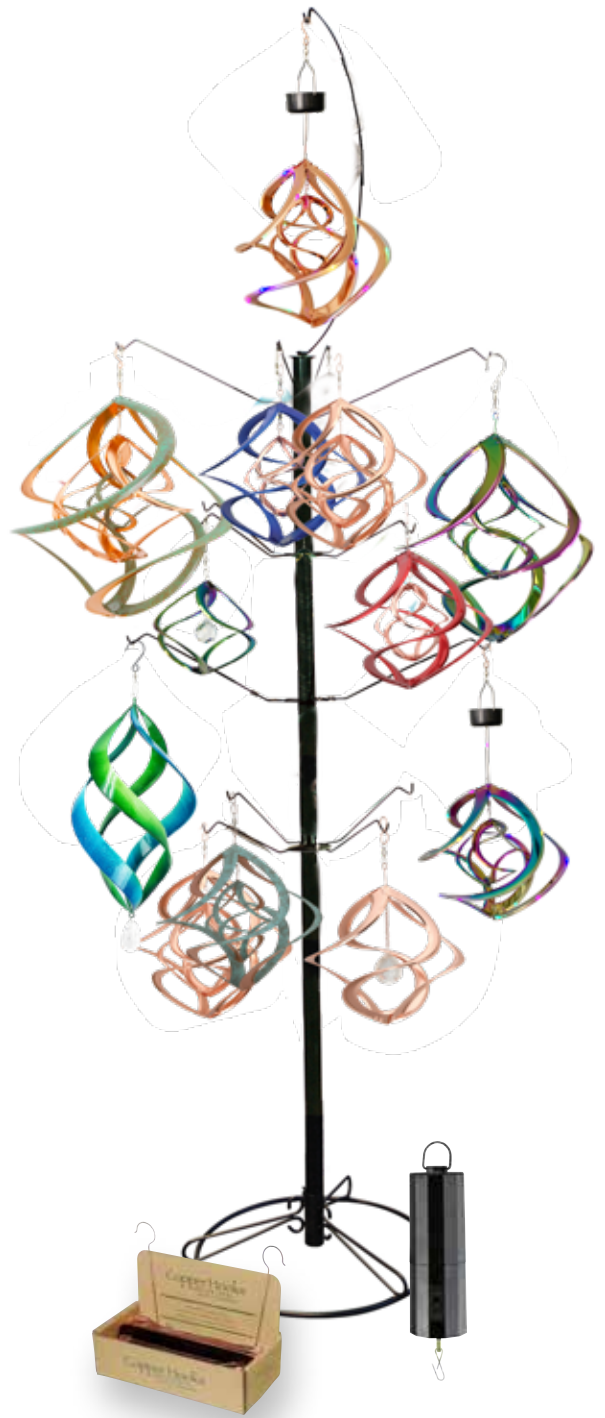

$ 1192.00 **YOUR PRICE:**
VALUE **$ 1117.00**

Cosmix™ Starter Assortment
31000-A-007111

- Includes 38 pieces
- Includes 12 Rotating Motors
- Includes 36 piece Copper Hooks
- Free Display (09901) if requested

8 09048 99930 3

= GLOW IN THE DARK, SOLAR, or LIGHTS UP