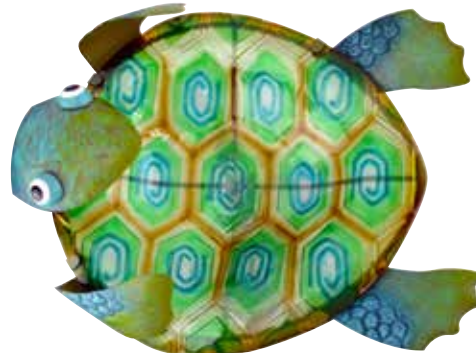

14.57" X 11.61" X 29.13"

Turtle Bird Bath
40272-2-0572

TOP VIEW