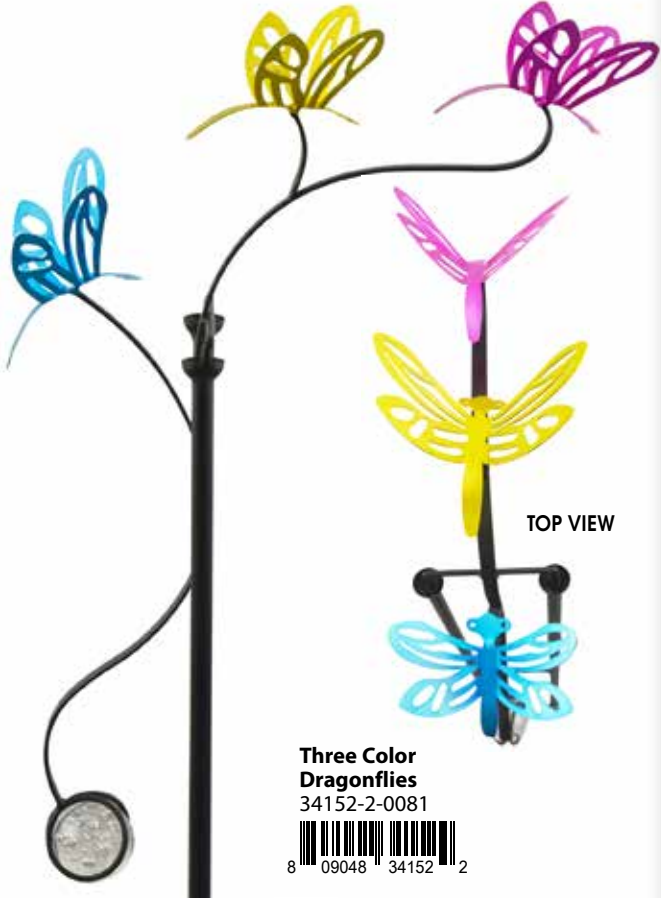

TOP VIEW

Three Color Dragonflies

34152-2-0081

8 09048 34152 2