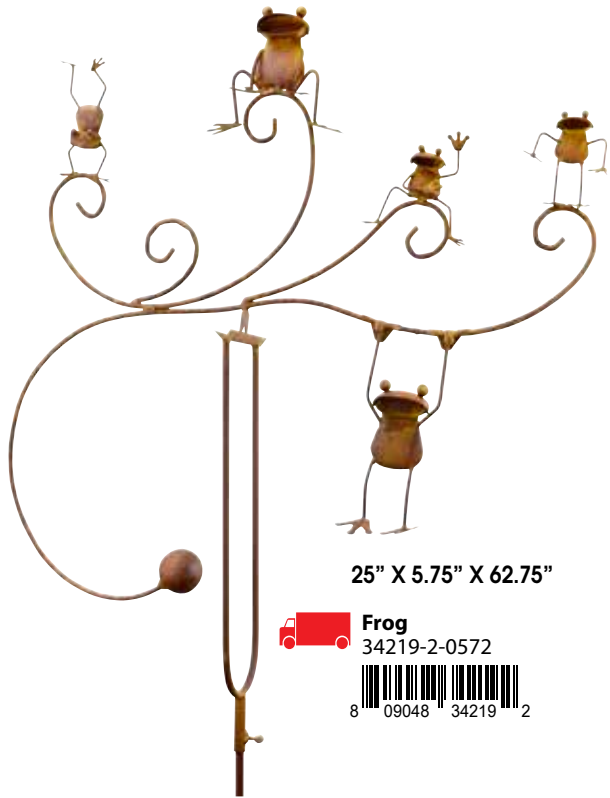

25" X 5.75" X 62.75"

Frog
34219-2-0572