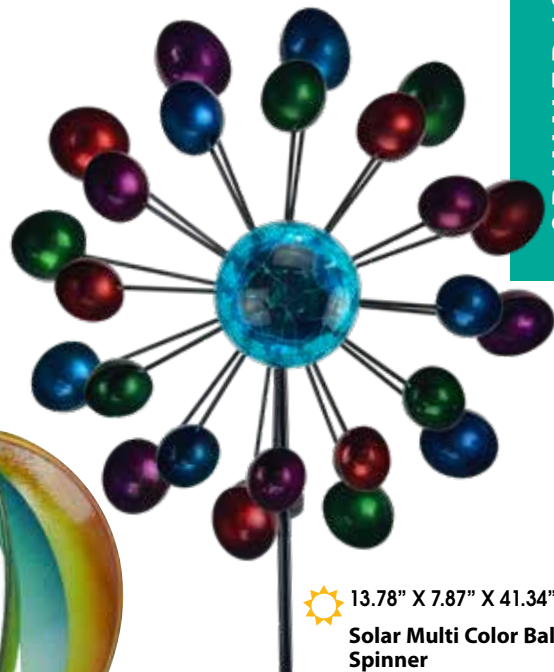

13.78" X 7.87" X 41.34"
Solar Multi Color Ball Spinner
34717-2-0002