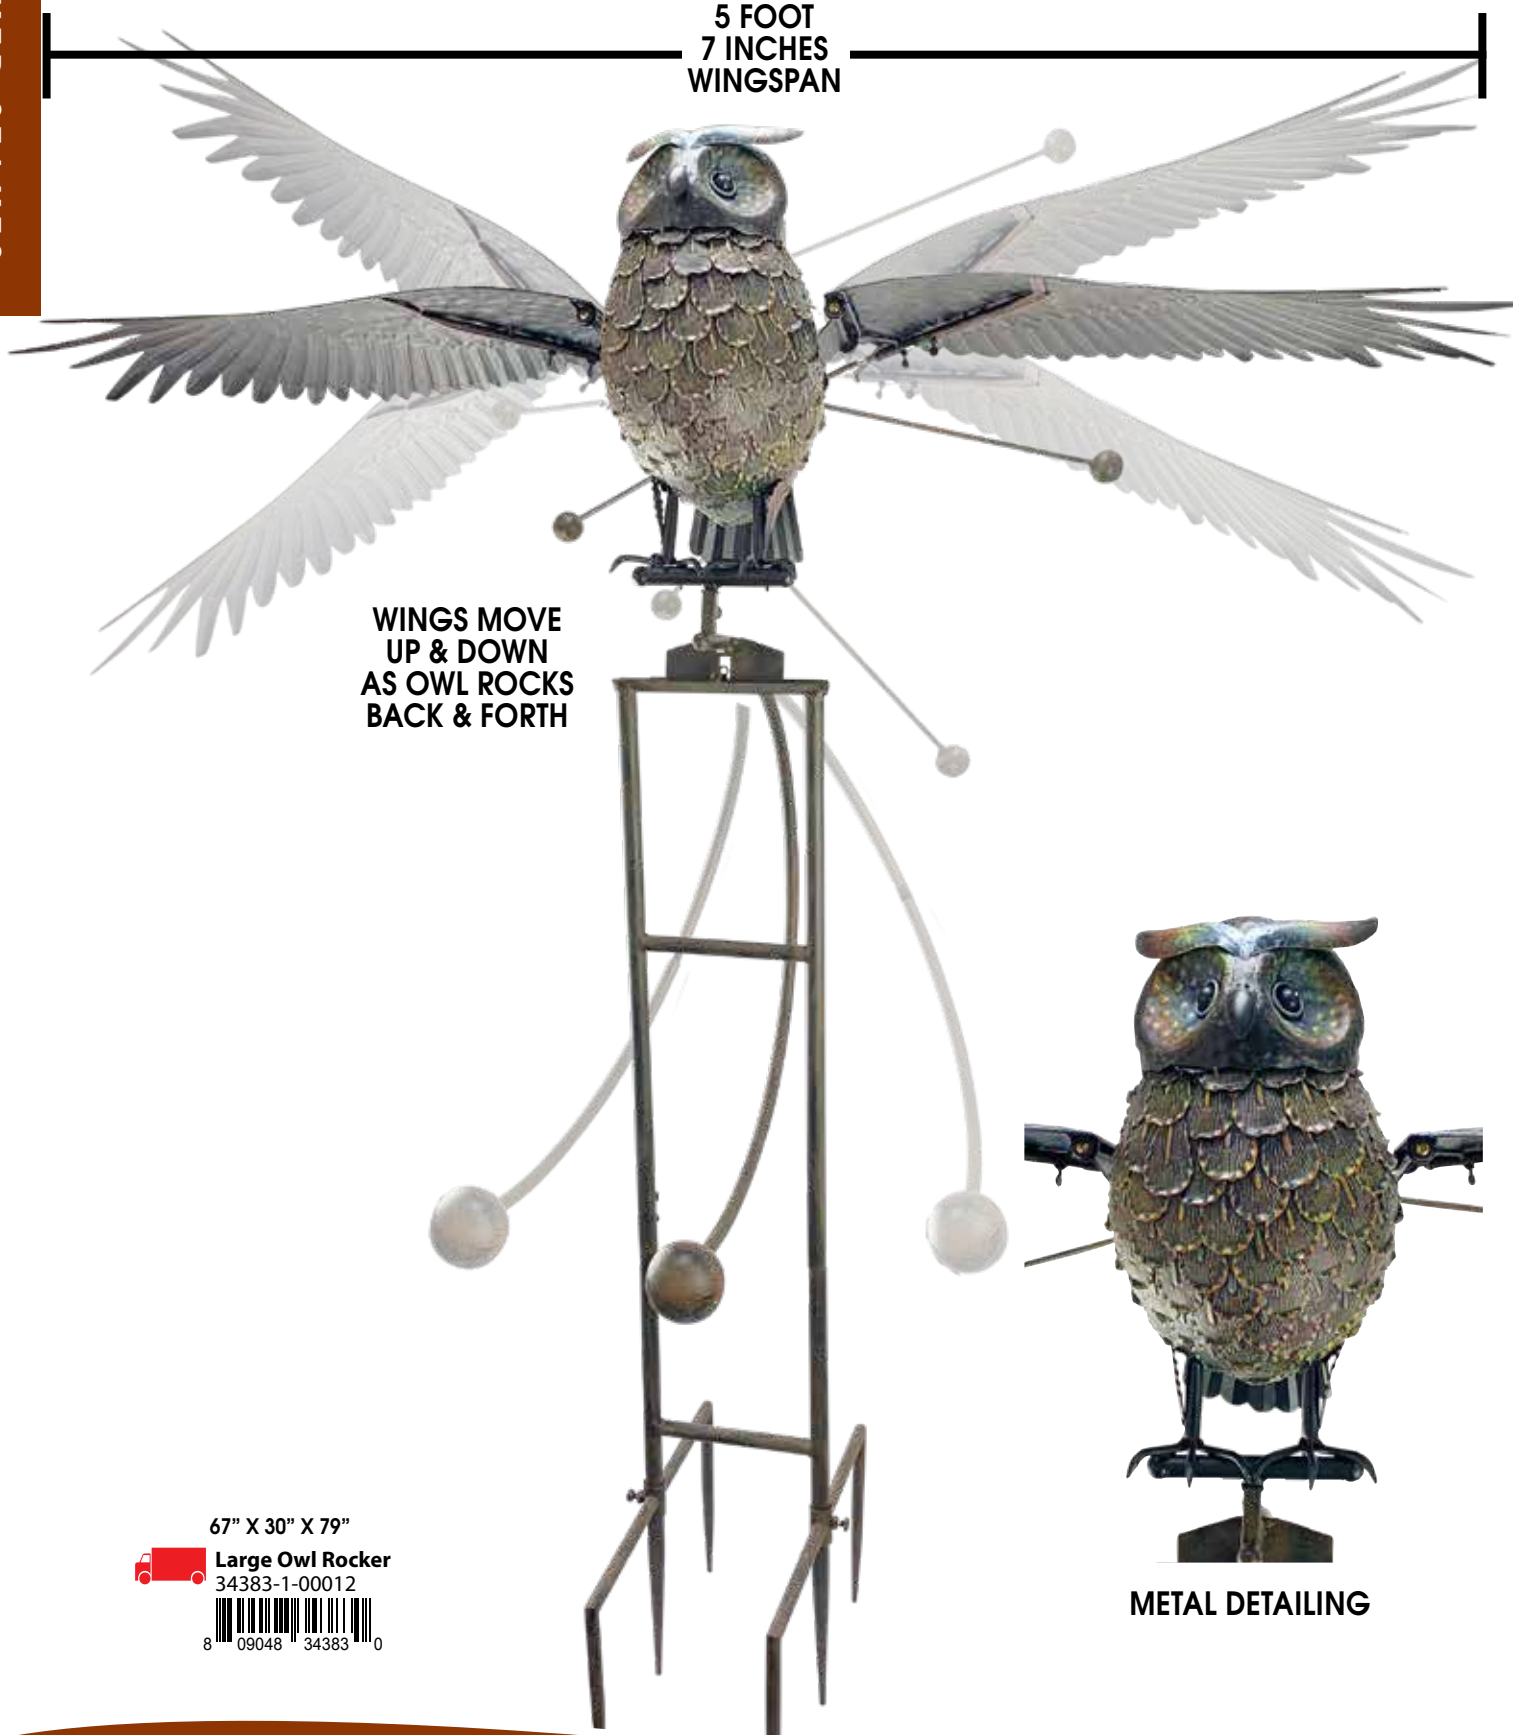

21"
 WINGSPAN

21" X 12" X 50.5"

Cardinal Rocker
 34388-2-0003

ROCKER POLE INCLUDED
 WITH EACH DESIGN

Large Rocker Balancer

67" X 30" X 79" • METAL • DOUBLE 3 PRONG STAKE • WINGS MOVE UP AND DOWN WITH ROCKING MOTION

5 FOOT
7 INCHES
WINGSPAN

WINGS MOVE
UP & DOWN
AS OWL ROCKS
BACK & FORTH

67" X 30" X 79"

Large Owl Rocker
34383-1-00012

METAL DETAILING

= GLOW IN THE DARK, SOLAR, or LIGHTS UP

Jumbo Rocker Balancer

66" X 29" X 75.5" • METAL • DOUBLE 3 PRONG STAKE • WINGS MOVE UP AND DOWN WITH ROCKING MOTION