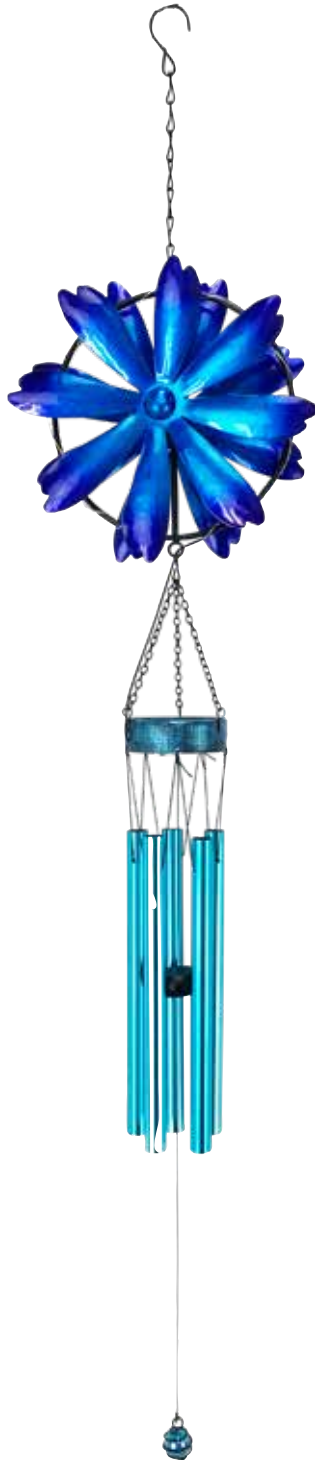

LED Spinner Flower Chimes

METAL • GLASS • PLASTIC • SOLAR LED LIGHT STRAND

9.65" X 3.94" X 49.21"

Solar Spinner Flower Chime - blue

10323-2-0002

8 09048 10323 6